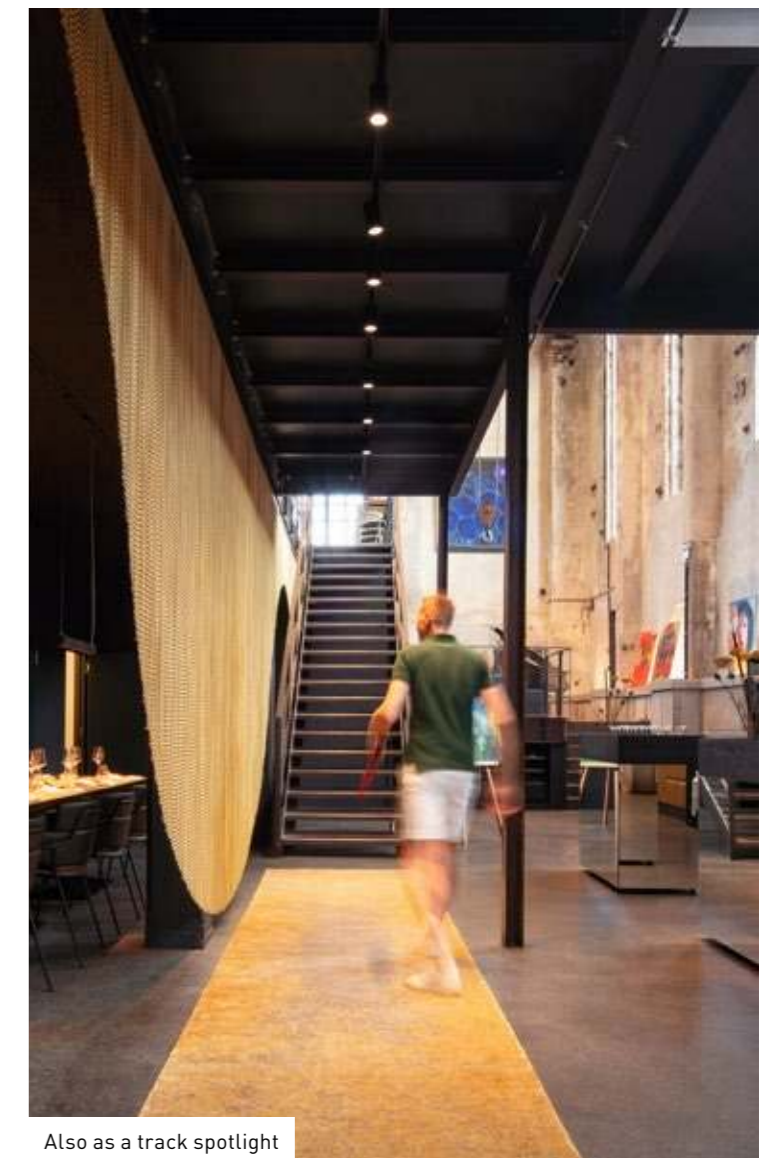

Also as a track spotlight